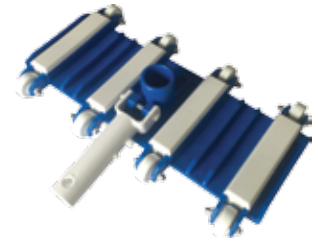

Code	Description
CX-T70	14"(35CM) Flexible Vacuum Head with fishtail EZ clip handle

Code	Description
CX-T256	18"aluminium vaccum head with bottom brush

Code	Description
CX-T149D	19"Vacuum Head with Side Brushes and bottom brush aluminium handle

Code	Description
CX-T569D	19" (48CM)Vacuum Head with Brush and fishtail EZ clip handle

Code	Description
CX-T458	Basic PH & CL Test Kit (15ml)

Code	Description
CX-T88	Test Kit Refill (15ml)

Code	Description
CX-T51D	18" Deluxe Wall Brush with polished aluminium back

Code	Description
CX-T55D	Heavy Duty Deep Leaf Rake with fishtail EZ clip handle(fine mesh)

Code	Description
CX-T56D	Heavy Duty Flat Leaf Skimmer with fishtail EZ clip handle (fine mesh)

Code	Description
CX-T133	10" Stainless Steel Brush with polished aluminium Back

Code	Description
CX-T134D	Sprial Wound Vacuum Hose (2 color) with Standard Cuff(15m x 1-1/2")

Code	Description
CX-T84D	Aluminium Telescopic Handle 8' - 16'. 1mm thickness SGL Silver
CX-T85D	Aluminium Telescopic Handle 12' - 24'. 1mm thickness SGL Silver